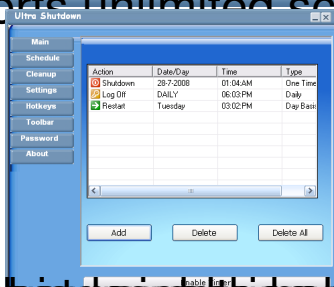

Following are the features of Ultra Shutdown ::

a) Toolbar appears on the desktop that contains buttons for Shutdown, restart, hibernate, lock and log off.

b) Timer support for Shutdown, restart, hibernate, lock, log off of the pc.

operation.c)It supports unlimited schedule addition for any

before you can change the time and date of the operation play sound

and in case of shutdown or log off you can set a message to be displayed on the screen