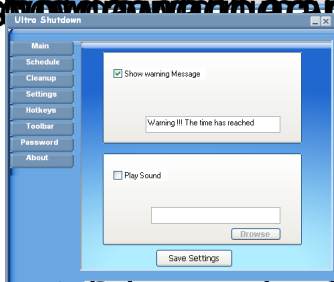

Following are the features of Ultra Shutdown ::

a) Toolbar appears on the desktop that contains buttons for Shutdown, restart, hibernate, lock and log off.

b) Timer support for Shutdown, restart, hibernate, lock, log off of the pc.

operation.c)It supports unlimited schedule addition for any

before you can change the time and date of the operation play sound

and in case of shutdown or log off you can set a message to be displayed on the screen