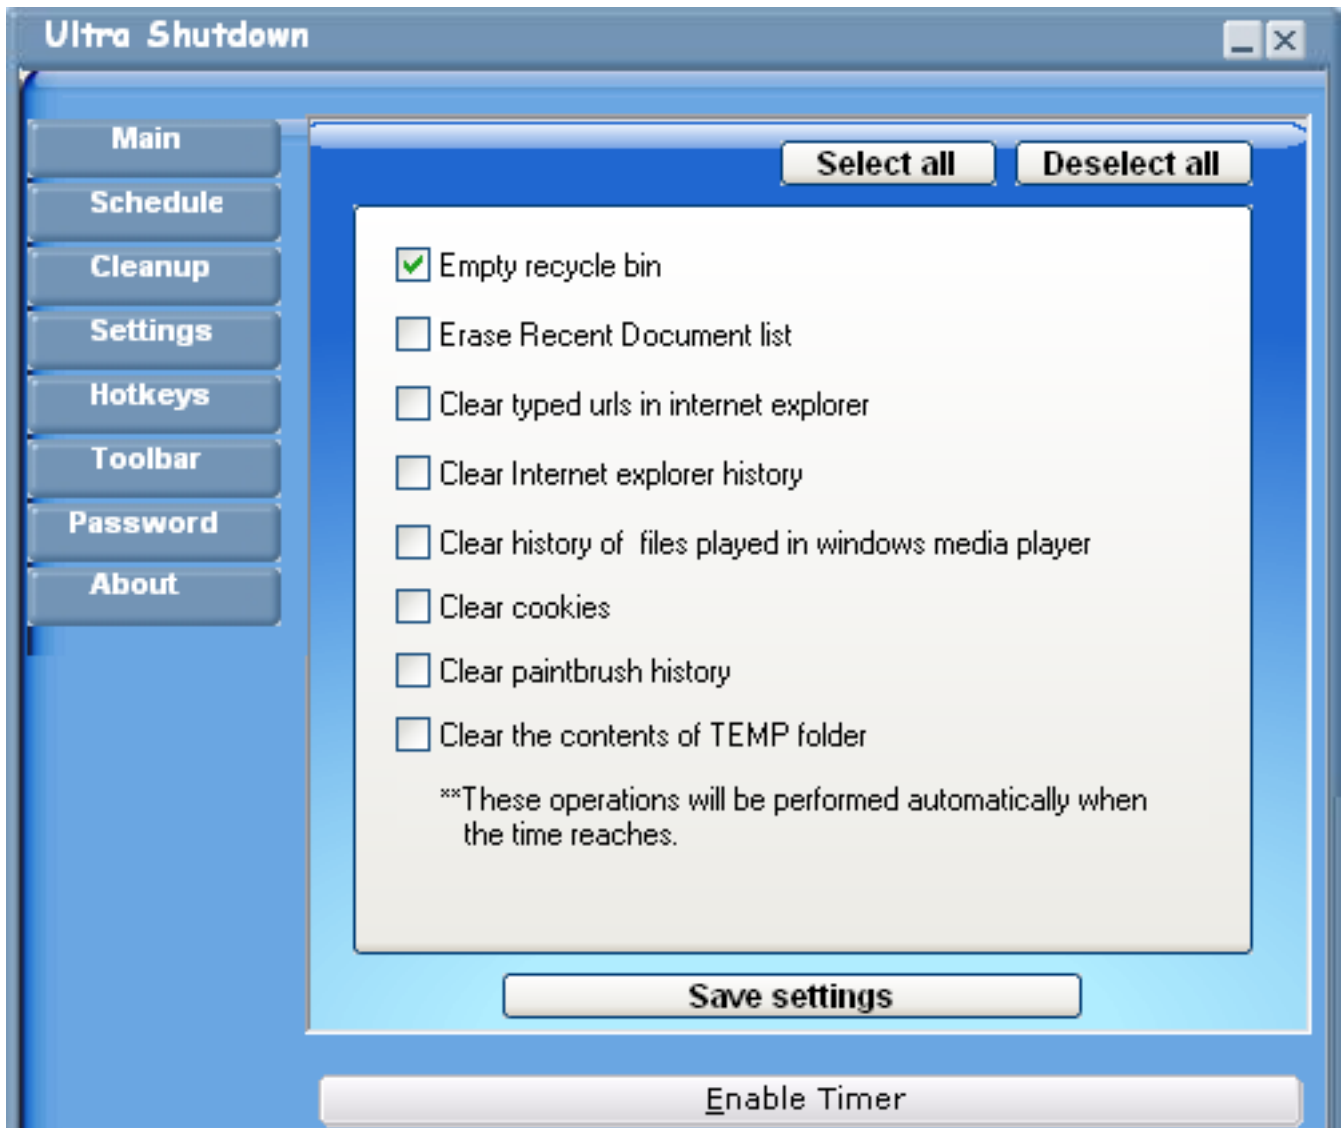

Following are the features of Ultra Shutdown ::

a) Toolbar appears on the desktop that contains buttons for Shutdown, restart, hibernate, lock and log off.

b) Timer support for Shutdown, restart, hibernate, lock, log off of the pc.

operation.c)It supports unlimited schedule addition for any

before you can change the time and date of the operation play sound

and in case of shutdown or log off you can set a message to be displayed on the screen