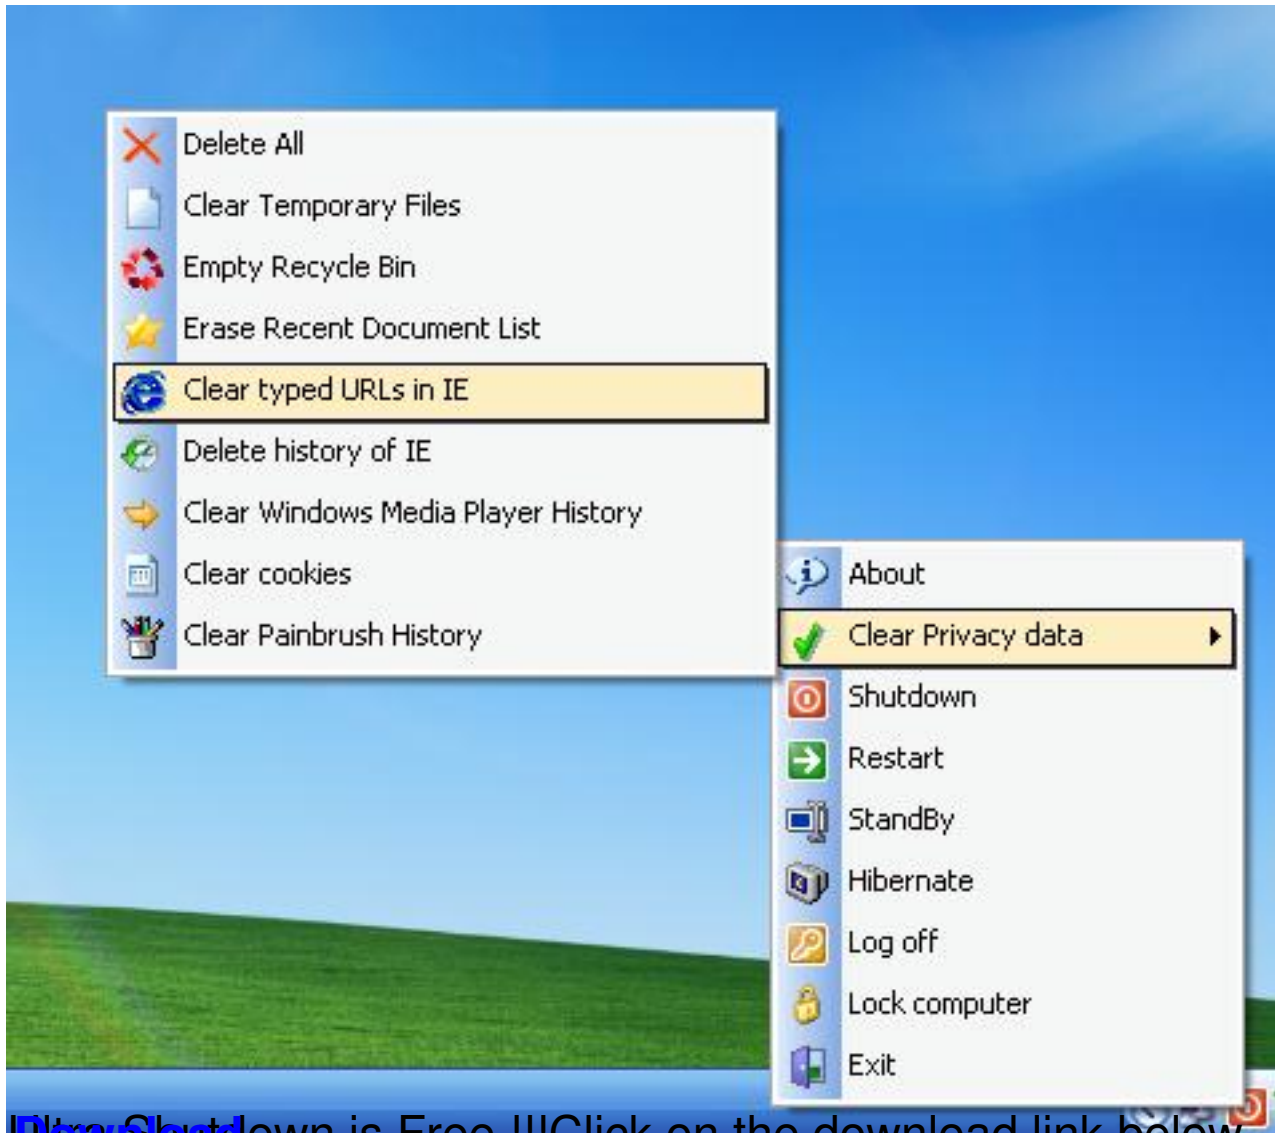

[Download](#) Ultra Shutdown is Free !!!Click on the download link below.