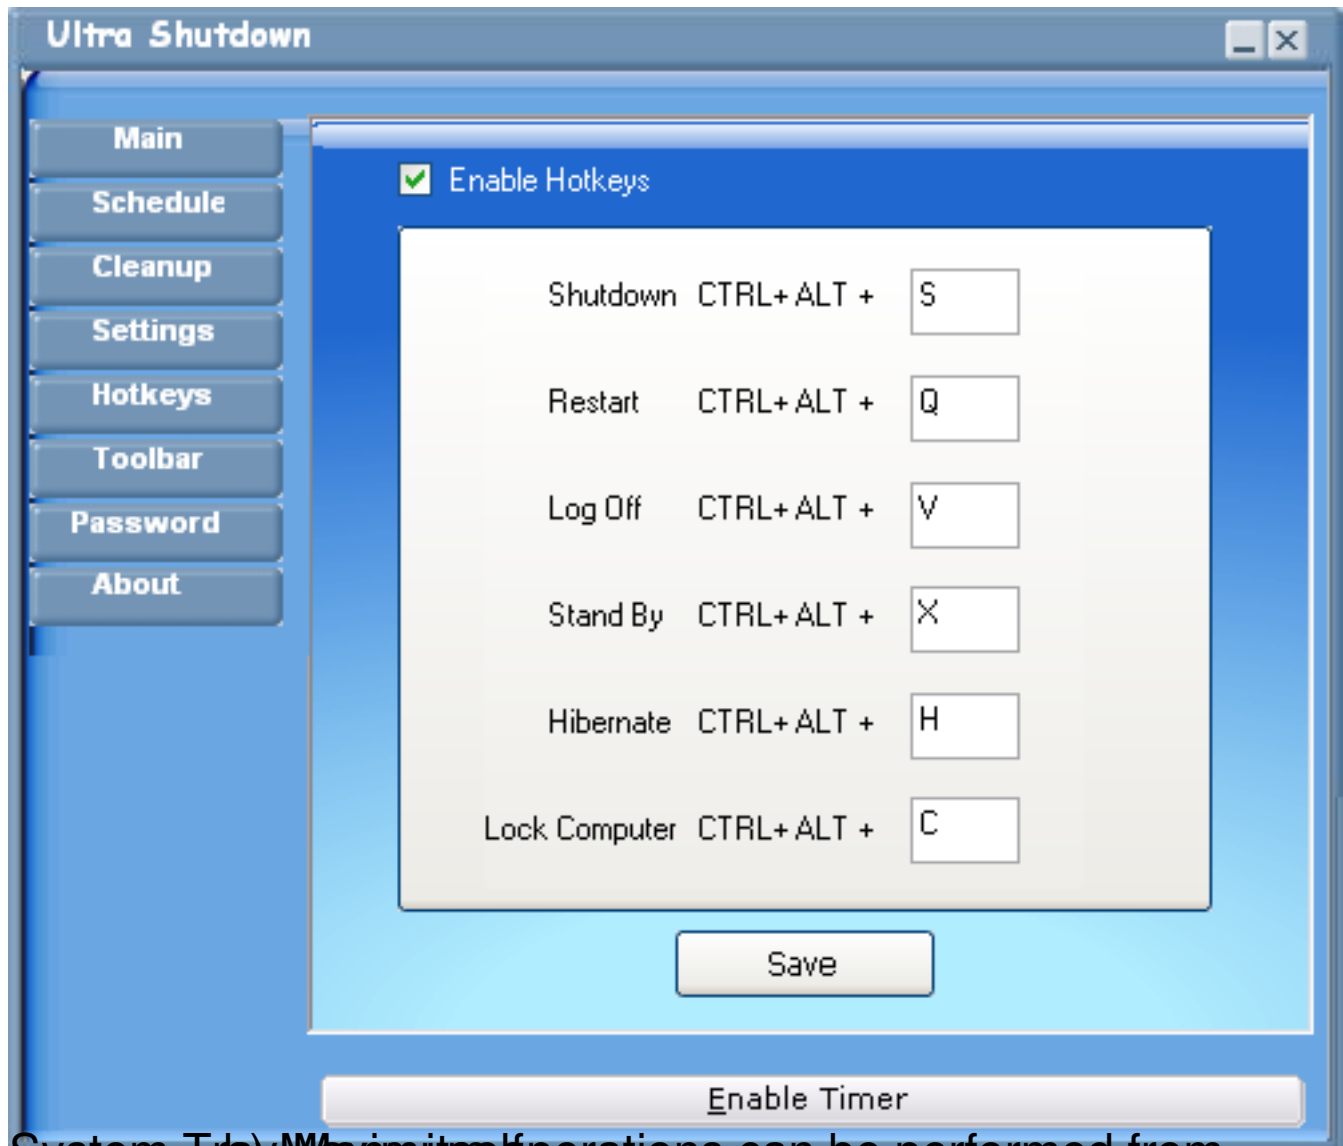

System Tray Warning operations can be performed from